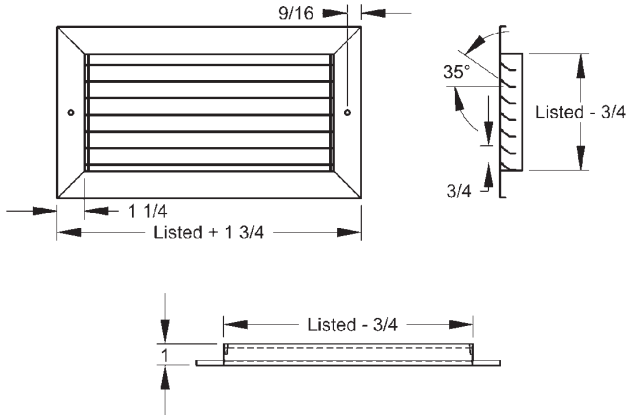

STATIONARY RETURN GRILLE

STEEL BAR STYLE RETURN GRILLE - EXPOSED OR SIDEWALL SURFACE MOUNT

- Steel fixed horizontal blades on 3/4" centers.
- Steel 1-1/4" flat border frame with screw holes.
- Countersunk screw holes and mounting screws.
- Blades are fixed at 35 degree deflection.

T70D

T70D-LT FIXED BAR STYLE RETURN GRILLE, LAY-IN

Catalog#	Size	List\$
W-10114	6"x6"	\$59.00
W-10115	8"x8"	\$61.00
W-10116	10"x10"	\$64.00
W-10117	12"x12"	\$71.00
W-10118	14"x14"	\$76.00
W-10119	16"x16"	\$82.00
W-10120	18"x18"	\$93.00
W-10121	22"x22"	\$95.00

Catalog#	Size	List\$
W-10478	20"x18"	\$55.00
W-10479	20"x20"	\$61.00
W-12623	22"x10"	\$36.00
W-10480	22"x22"	\$103.00
W-10481	24"x4"	\$28.00
W-10482	24"x6"	\$34.00
W-10483	24"x8"	\$36.00
W-10484	24"x10"	\$37.00
W-10485	24"x12"	\$43.00
W-10486	24"x14"	\$49.00
W-10487	24"x16"	\$57.00
W-10488	24"x18"	\$64.00
W-10489	24"x20"	\$72.00
W-10490	24"x24"	\$86.00
W-10491	30"x4"	\$37.00
W-10492	30"x6"	\$41.00
W-10493	30"x8"	\$45.00
W-10494	30"x10"	\$51.00
W010495	30"x12"	\$55.00
W-10496	30"x14"	\$64.00
W-10497	30"x16"	\$73.00
W-10498	30"x18"	\$81.00
W-10499	30"x20"	\$89.00
W-10500	30"x24"	\$111.00
W-10501	30"x30"	\$143.00
W-10502	36"x6"	\$49.00
W-10503	36"x8"	\$56.00
W-10504	36"x10"	\$61.00
W-10505	36"x12"	\$69.00
W-10506	36"x14"	\$78.00
W-10507	36"x16"	\$88.00
W-10508	36"x18"	\$97.00
W-10509	36"x20"	\$106.00
W-10510	36"x24"	\$138.00
W-12624	36"x30"	\$185.00
W-12625	36"x36"	\$240.00
W-12626	46"x22"	\$151.00
W-12627	48"x12"	\$89.00
W-12628	48"x24"	\$184.00
W-12629	48"x36"	\$348.00
W-12630	48"x48"	\$442.00

S90H-FF-TB

Catalog#	Size	List\$
W-10516	20"x20"	\$122.00
W-12636	44"x20"	\$263.00