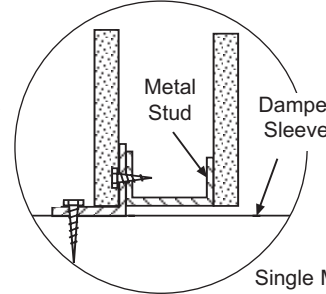

VERTICAL FIRE DAMPERS - 5 YEAR WARRANTY

VFD-10D-A

- "A" style dynamic dampers stocked.
- Wall style vertical mount for 1 or 2 hour walls.
- 12", 20 gauge galvanized integral steel sleeve.
- U.L. file #R11767.
- C.S.F.M. file #3225-0368:101.
- Optional SSPF picture frame angles.
- Optional round collar(s) shipped loose.
- Optional loose flange for use with air distribution.

Vertical Mount

(Model - VFD-10D-ISAR shown above. Optional round duct connection is a U.L. approved breakaway connection.)

Size	Stock#	List Price
6" x 6"	W-11617	\$65.00
8" x 8"	W-11618	\$65.00
10" x 10"	W-11619	\$70.00
12" x 12"	W-11620	\$70.00
14" x 14"	W-11621	\$85.00
16" x 16"	W-11622	\$85.00
18" x 18"	W-11623	\$103.00
20" x 20"	W-11624	\$103.00
22" x 22"	W-11625	\$125.00
24" x 24"	W-11626	\$125.00

Single Mounting Angle
Over Drywall

Single Mounting Angle
UNDER Drywall
* Metal Stud Only

Mounting Angles

FIRE/SMOKE DAMPERS AND FIRE DAMPERS SQUARE-TO-ROUND ADAPTORS

- The Fire/Smoke Dampers and Fire Dampers Square-to-Round Caps will not fit on the Ceiling Radiation Dampers.