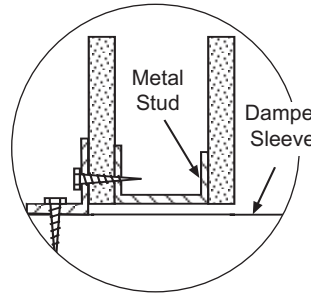

VERTICAL FIRE DAMPERS - 5 YEAR WARRANTY

VFD-10D-A

- "A" style dynamic dampers stocked.
- Wall style vertical mount for 1 or 2 hour walls.
- 12", 20 gauge galvanized integral steel sleeve.
- U.L. file #R11767.
- C.S.F.M. file #3225-0368:101.
- Optional SSPF picture frame angles.
- Optional round collar(s) shipped loose.
- Optional loose flange for use with air distribution.

Vertical Mount

(Model - VFD-10D-ISAR shown above. Optional round duct connection is a U.L. approved breakaway connection.)

Size	Stock#	List Price
6" x 6"	W-11617	\$65.00
8" x 8"	W-11618	\$65.00
10" x 10"	W-11619	\$70.00
12" x 12"	W-11620	\$70.00
14" x 14"	W-11621	\$85.00
16" x 16"	W-11622	\$85.00
18" x 18"	W-11623	\$103.00
20" x 20"	W-11624	\$103.00
22" x 22"	W-11625	\$125.00
24" x 24"	W-11626	\$125.00

Single Mounting Angle
Over Drywall

Single Mounting Angle
UNDER Drywall
* Metal Stud Only

Mounting Angles

FIRE/SMOKE DAMPERS AND FIRE DAMPERS SQUARE-TO-ROUND ADAPTORS

- The Fire/Smoke Dampers and Fire Dampers Square-to-Round Caps will not fit on the Ceiling Radiation Dampers.