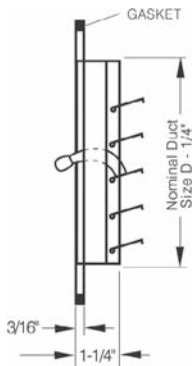

Catalog#	Size	List$
W-10746	6"x6"	$36.00
W-10747	8"x4"	$30.00
W-10748	8"x6"	$36.00
W-10749	8"x8"	$36.00
W-10750	10"x4"	$36.00
W-10751	10"x6"	$36.00
W-10752	10"x8"	$46.00
W-10753	10"x10"	$46.00
W-10754	12"x4"	$36.00
W-10755	12"x6"	$46.00
W-10756	12"x8"	$46.00
W-10757	12"x10"	$52.00
W-10758	12"x12"	$52.00
W-10759	14"x4"	$46.00
W-10760	14"x6"	$46.00
W-10761	14"x8"	$52.00
W-10762	14"x10"	$52.00
W-10763	14"x12"	$59.00
W-10764	14"x14"	$65.00
W-10765	16"x4"	$46.00
W-10766	16"x6"	$52.00
W-10767	16"x8"	$52.00
W-10768	16"x10"	$59.00
W-10769	16"x12"	$65.00
W-10770	16"x14"	$75.00

Catalog#	Size	List$
W-10771	16"x16"	$88.00
W-10772	18"x4"	$46.00
W-10773	18"x6"	$52.00
W-10774	18"x8"	$59.00
W-10775	18"x10"	$65.00
W-10776	18"x12"	$75.00
W-10777	18"x14"	$81.00
W-10778	18"x18"	$104.00
W-10779	20"x4"	$52.00
W-10780	20"x6"	$59.00
W-10781	20"x8"	$65.00
W-10782	20"x10"	$75.00
W-10783	20"x12"	$81.00
W-10784	20"x14"	$88.00
W-10786	24"x4"	$59.00
W-10787	24"x6"	$65.00
W-10788	24"x8"	$81.00
W-10789	24"x10"	$81.00
W-10790	24"x12"	$97.00
W-10791	24"x14"	$104.00
W-12376	24"x24"	$184.00
W-12631	30"x4"	$75.00
W-12632	30"x6"	$88.00
W-12633	30"x8"	$104.00
W-12634	30"x10"	$104.00
W-12635	30"x12"	$126.00
W-12337	30"x14"	$133.00