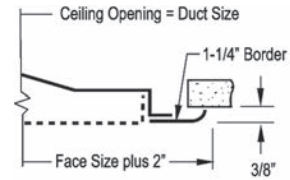

PERFORATED SURFACE MOUNT

PERFORATED FACE SURFACE MOUNT SUPPLY AND RETURN

V-PERF-S SUPPLY

- Flat frame construction with screw holes.
- Square neck with removable perforated face.
- Basic curved blade perforated diffuser.
- Diffuser stocked as 4 way blow pattern standard.
- White baked enamel finish.

CEILING OPENING IS DUCT SIZE

V-PERF-R RETURN

- Flat frame construction with screw holes.
- Square neck with removable perforated face.
- White baked enamel finish.

CEILING OPENING IS DUCT SIZE

V-PERF-S, PERFORATED FACE,
CURVED BLADE SUPPLY,
SURFACE MOUNT

Catalog#	Size	List\$
W-10886	6"x6"	\$96.00
W-10887	8"x8"	\$104.00
W-10888	10"x10"	\$108.00
W-10889	12"x12"	\$116.00
W-10890	14"x14"	\$135.00
W-10891	16"x16"	\$158.00
W-10892	18"x18"	\$185.00
W-10893	20"x20"	\$208.00
W-10894	22"x22"	\$229.00
W-10895	24"x24"	\$250.00

V-PERF-R, PERFORATED FACE,
RETURN, SURFACE MOUNT

Catalog#	Size	List\$
W-10301	6"x6"	\$33.00
W-10302	8"x8"	\$37.00
W-10303	10"x10"	\$45.00
W-10304	12"x12"	\$48.00
W-10305	14"x14"	\$56.00
W-10306	16"x16"	\$66.00
W-10307	18"x18"	\$77.00
W-10308	20"x20"	\$81.00
W-10309	22"x22"	\$89.00
W-10310	24"x24"	\$108.00