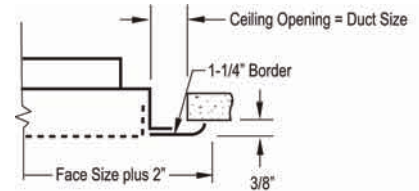

PERFORATED SURFACE MOUNT

PERFORATED FACE SURFACE MOUNT SUPPLY AND RETURN

V-PERF-S SUPPLY

- Flat frame construction with screw holes.
- Square neck with removable perforated face.
- Basic curved blade perforated diffuser.
- Diffuser stocked as 4 way blow pattern standard.
- White baked enamel finish.

CEILING OPENING IS DUCT SIZE

V-PERF-R RETURN

- Flat frame construction with screw holes.
- Square neck with removable perforated face.
- White baked enamel finish.

CEILING OPENING IS DUCT SIZE

V-PERF-S, PERFORATED FACE, CURVED BLADE SUPPLY, SURFACE MOUNT

Catalog#	Size	List\$
W-10886	6"x6"	\$79.00
W-10887	8"x8"	\$79.00
W-10888	10"x10"	\$93.00
W-10889	12"x12"	\$105.00
W-10890	14"x14"	\$134.00
W-10891	16"x16"	\$144.00
W-10892	18"x18"	\$155.00
W-10893	20"x20"	\$176.00
W-10894	22"x22"	\$198.00
W-10895	24"x24"	\$219.00

V-PERF-R, PERFORATED FACE, RETURN, SURFACE MOUNT

Catalog#	Size	List\$
W-10301	6"x6"	\$32.00
W-10302	8"x8"	\$36.00
W-10303	10"x10"	\$43.00
W-10304	12"x12"	\$47.00
W-10305	14"x14"	\$55.00
W-10306	16"x16"	\$64.00
W-10307	18"x18"	\$75.00
W-10308	20"x20"	\$79.00
W-10309	22"x22"	\$86.00
W-10310	24"x24"	\$105.00