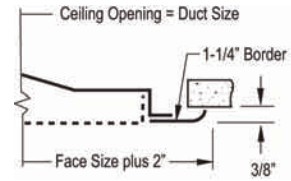

PERFORATED SURFACE MOUNT

PERFORATED FACE SURFACE MOUNT SUPPLY AND RETURN

V-PERF-S SUPPLY

- Flat frame construction with screw holes.
- Square neck with removable perforated face.
- Basic curved blade perforated diffuser.
- Diffuser stocked as 4 way blow pattern standard.
- White baked enamel finish.

CEILING OPENING IS DUCT SIZE

V-PERF-R RETURN

- Flat frame construction with screw holes.
- Square neck with removable perforated face.
- White baked enamel finish.

CEILING OPENING IS DUCT SIZE

V-PERF-S, PERFORATED FACE, CURVED BLADE SUPPLY, SURFACE MOUNT

Catalog#	Size	List\$
W-10886	6"x6"	\$79.00
W-10887	8"x8"	\$79.00
W-10888	10"x10"	\$93.00
W-10889	12"x12"	\$105.00
W-10890	14"x14"	\$134.00
W-10891	16"x16"	\$144.00
W-10892	18"x18"	\$155.00
W-10893	20"x20"	\$176.00
W-10894	22"x22"	\$198.00
W-10895	24"x24"	\$219.00

V-PERF-R, PERFORATED FACE, RETURN, SURFACE MOUNT

Catalog#	Size	List\$
W-10301	6"x6"	\$32.00
W-10302	8"x8"	\$36.00
W-10303	10"x10"	\$43.00
W-10304	12"x12"	\$47.00
W-10305	14"x14"	\$55.00
W-10306	16"x16"	\$64.00
W-10307	18"x18"	\$75.00
W-10308	20"x20"	\$79.00
W-10309	22"x22"	\$86.00
W-10310	24"x24"	\$105.00