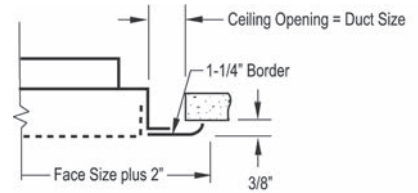

PERFORATED SURFACE MOUNT

PERFORATED FACE SURFACE MOUNT SUPPLY AND RETURN

V-PERF-S SUPPLY

- Flat frame construction with screw holes.
- Square neck with removable perforated face.
- Basic curved blade perforated diffuser.
- Diffuser stocked as 4 way blow pattern standard.
- White baked enamel finish.

CEILING OPENING IS DUCT SIZE

V-PERF-R RETURN

- Flat frame construction with screw holes.
- Square neck with removable perforated face.
- White baked enamel finish.

CEILING OPENING IS DUCT SIZE

V-PERF-S, PERFORATED FACE,
CURVED BLADE SUPPLY,
SURFACE MOUNT

Catalog#	Size	List\$
W-10886	6"x6"	\$96.00
W-10887	8"x8"	\$104.00
W-10888	10"x10"	\$108.00
W-10889	12"x12"	\$116.00
W-10890	14"x14"	\$135.00
W-10891	16"x16"	\$158.00
W-10892	18"x18"	\$185.00
W-10893	20"x20"	\$208.00
W-10894	22"x22"	\$229.00
W-10895	24"x24"	\$250.00

V-PERF-R, PERFORATED FACE,
RETURN, SURFACE MOUNT

Catalog#	Size	List\$
W-10301	6"x6"	\$33.00
W-10302	8"x8"	\$37.00
W-10303	10"x10"	\$45.00
W-10304	12"x12"	\$48.00
W-10305	14"x14"	\$56.00
W-10306	16"x16"	\$66.00
W-10307	18"x18"	\$77.00
W-10308	20"x20"	\$81.00
W-10309	22"x22"	\$89.00
W-10310	24"x24"	\$108.00