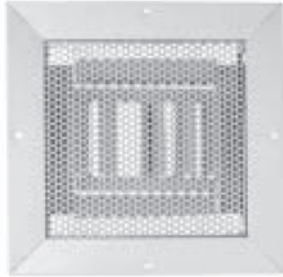

PERFORATED SURFACE MOUNT

PERFORATED FACE SURFACE MOUNT SUPPLY AND RETURN

V-PERF-S SUPPLY

- Flat frame construction with screw holes.
- Square neck with removable perforated face.
- Basic curved blade perforated diffuser.
- Diffuser stocked as 4 way blow pattern standard.
- White baked enamel finish.

CEILING OPENING IS DUCT SIZE

V-PERF-R RETURN

- Flat frame construction with screw holes.
- Square neck with removable perforated face.
- White baked enamel finish.

CEILING OPENING IS DUCT SIZE

V-PERF-S, PERFORATED FACE, CURVED BLADE SUPPLY, SURFACE MOUNT

V-PERF-R, PERFORATED FACE, RETURN, SURFACE MOUNT

Catalog#	Size	List\$
W-10301	6"x6"	\$32.00
W-10302	8"x8"	\$36.00
W-10303	10"x10"	\$43.00
W-10304	12"x12"	\$47.00
W-10305	14"x14"	\$55.00
W-10306	16"x16"	\$64.00
W-10307	18"x18"	\$75.00
W-10308	20"x20"	\$79.00
W-10309	22"x22"	\$86.00
W-10310	24"x24"	\$105.00