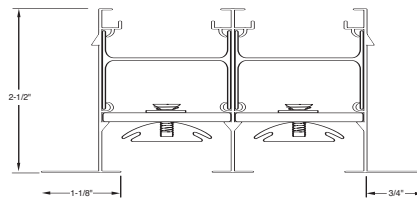

Concealed mounting with hemmed plenum

LTSC Frame