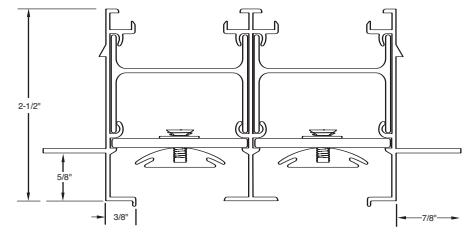

Concealed mounting in hard surfaces