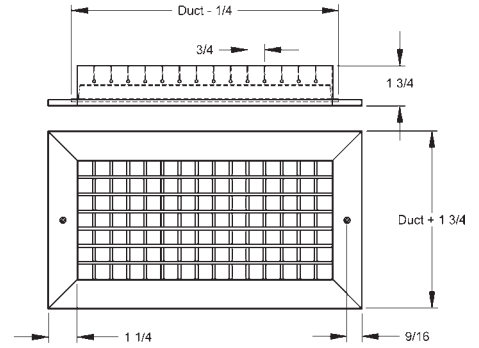

# DOUBLE DEFLECTION BAR TYPE SUPPLY REGISTERS

## STEEL SUPPLY REGISTER - EXPOSED OR SIDEWALL SURFACE MOUNT

- Steel adjustable vertical face bars and horizontal back bars on 3/4" center.
- 1-1/4" flat border frame with screw holes.
- Countersunk screw holes and mounting screws included.
- Polyurethane foam gasket included on frame.
- Steel OBD damper included.
- White baked enamel finish.

### Damper Detail

**T64**

T64, DOUBLE DEFLECTION BAR TYPE SUPPLY REGISTER W/OBD

Catalog#	Size	List\$
W-10686	6"x4"	\$39.00
W-10687	6"x6"	\$47.00
W-10688	8"x4"	\$41.00
W-10689	8"x6"	\$48.00
W-10690	8"x8"	\$52.00
W-10691	10"x4"	\$45.00
W-10692	10"x6"	\$51.00
W-10693	10"x8"	\$55.00
W-10694	10"x10"	\$65.00
W-10695	12"x4"	\$48.00
W-10696	12"x6"	\$55.00
W-10697	12"x8"	\$63.00
W-10698	12"x10"	\$69.00
W-10699	12"x12"	\$76.00
W-10700	14"x4"	\$52.00
W-10701	14"x6"	\$61.00
W-10702	14"x8"	\$64.00
W-10703	14"x10"	\$76.00
W-10704	14"x12"	\$82.00
W-10705	14"x14"	\$93.00
W-10706	16"x4"	\$57.00
W-10707	16"x6"	\$64.00
W-10708	16"x8"	\$71.00
W-10709	16"x10"	\$82.00
W-10710	16"x12"	\$89.00

Catalog#	Size	List\$
W-10711	16"x14"	\$101.00
W-10712	16"x16"	\$114.00
W-10713	18"x4"	\$64.00
W-10714	18"x6"	\$68.00
W-10715	18"x8"	\$74.00
W10716	18"x10"	\$89.00
W-10717	18"x12"	\$94.00
W-10718	18"x14"	\$109.00
W-12607	18"x16"	\$125.00
W-10719	18"x18"	\$141.00
W-10720	20"x4"	\$67.00
W-10721	20"x6"	\$73.00
W-10722	20"x8"	\$78.00
W-10723	20"x10"	\$94.00
W-10724	20"x12"	\$100.00
W-10725	20"x14"	\$117.00
W-12608	20"x16"	\$131.00
W-12609	20"x20"	\$165.00
W-10726	24"x4"	\$77.00
W-10727	24"x6"	\$82.00
W-10728	24"x8"	\$89.00
W-10729	24"x10"	\$104.00
W-10730	24"x12"	\$113.00
W-10731	24"x14"	\$131.00
W-12610	24"x16"	\$150.00