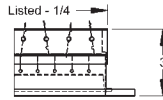

## STEEL SUPPLY REGISTER - EXPOSED OR SIDEWALL SURFACE MOUNT

- Steel adjustable vertical face bars and horizontal back bars on 3/4" center.
- 1-1/4" flat border frame with screw holes.
- Countersunk screw holes and mounting screws included.
- Polyurethane foam gasket included on frame.
- Steel OBD damper included.
- White baked enamel finish.

### Damper Detail

**T64**

T64, DOUBLE DEFLECTION BAR TYPE SUPPLY REGISTER W/OBD

Catalog#	Size	List\$
W-10686	6"x4"	\$39.00
W-10687	6"x6"	\$47.00
W-10688	8"x4"	\$41.00
W-10689	8"x6"	\$48.00
W-10690	8"x8"	\$52.00
W-10691	10"x4"	\$45.00
W-10692	10"x6"	\$51.00
W-10693	10"x8"	\$55.00
W-10694	10"x10"	\$65.00
W-10695	12"x4"	\$48.00
W-10696	12"x6"	\$55.00
W-10697	12"x8"	\$63.00
W-10698	12"x10"	\$69.00
W-10699	12"x12"	\$76.00
W-10700	14"x4"	\$52.00
W-10701	14"x6"	\$61.00
W-10702	14"x8"	\$64.00
W-10703	14"x10"	\$76.00
W-10704	14"x12"	\$82.00
W-10705	14"x14"	\$93.00
W-10706	16"x4"	\$57.00
W-10707	16"x6"	\$64.00
W-10708	16"x8"	\$71.00
W-10709	16"x10"	\$82.00
W-10710	16"x12"	\$89.00

Catalog#	Size	List\$
W-10711	16"x14"	\$101.00
W-10712	16"x16"	\$114.00
W-10713	18"x4"	\$64.00
W-10714	18"x6"	\$68.00
W-10715	18"x8"	\$74.00
W10716	18"x10"	\$89.00
W-10717	18"x12"	\$94.00
W-10718	18"x14"	\$109.00
W-12607	18"x16"	\$125.00
W-10719	18"x18"	\$141.00
W-10720	20"x4"	\$67.00
W-10721	20"x6"	\$73.00
W-10722	20"x8"	\$78.00
W-10723	20"x10"	\$94.00
W-10724	20"x12"	\$100.00
W-10725	20"x14"	\$117.00
W-12608	20"x16"	\$131.00
W-12609	20"x20"	\$165.00
W-10726	24"x4"	\$77.00
W-10727	24"x6"	\$82.00
W-10728	24"x8"	\$89.00
W-10729	24"x10"	\$104.00
W-10730	24"x12"	\$113.00
W-10731	24"x14"	\$131.00
W-12610	24"x16"	\$150.00