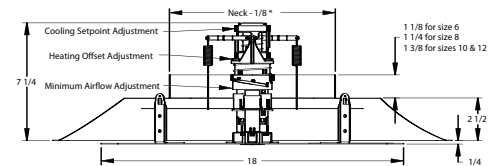

Catalog#	Size	Max CFM @ NC	List$
W-12602	6"	196@25	$505.00
W-12603	8"	349@28	$505.00
W-12604	10"	545@34	$505.00
W-12605	12"	785@44	$505.00