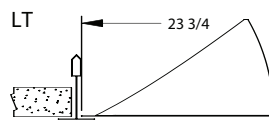

Catalog#	Size	Max CFM @ NC	List$
W-12602	6"	196@25	$505.00
W-12603	8"	349@28	$505.00
W-12604	10"	545@34	$505.00
W-12605	12"	785@44	$505.00