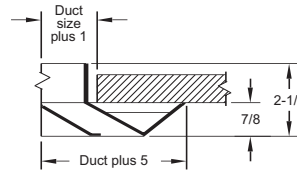

LOUVERED FACE CEILING DIFFUSERS - Lay-in and Surface Mount

LOUVERED FACE LAY-IN AND SURFACE MOUNT DIFFUSER

Frame SB, Surface Beveled

M-LT

- Tuttle and Bailey louvered face diffuser.
- Square neck sizes stocked in 3" increments.
- 4-way fixed air pattern stocked.
- Surface mount ceiling opening is duct plus 1".
- Inner assembly spring loaded and removable.

M-SB

- Excellent for vav and cold air devices.
- White baked enamel finish.
- Removable core.
- Surface mount is beveled frame.

M-LT, LOUVERED FACE DIFFUSER, 24" x 24" LAY-IN PANEL

Catalog#	Size	Max CFM @ NC	List\$
W-10208	6"x6"	225@34	\$84.00
W-10209	9"x9"	506@37	\$89.00
W-10210	12"x12"	900@37	\$116.00
W-10211	15"x15"	1406@40	\$147.00
W-12600	18"x18"	2025@41	\$177.00
W-12394	21"x21"	2756@42	\$205.00

M-SB, LOUVERED FACE DIFFUSER, SURFACE MOUNT, BEVELED FRAME

Catalog#	Size	Max CFM @ NC	List\$
W-10201	6"x6"	225@34	\$42.00
W-10202	9"x9"	506@37	\$47.00
W-10203	12"x12"	900@37	\$74.00
W-10204	15"x15"	1406@40	\$105.00
W-10205	18"x18"	2025@41	\$137.00
W-12601	21"x21"	2756@42	\$183.00