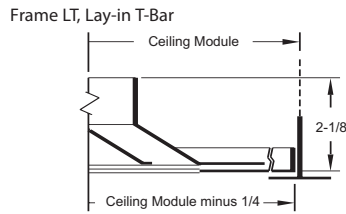

LOUVERED FACE CEILING DIFFUSERS - Lay-in and Surface Mount

LOUVERED FACE LAY-IN AND SURFACE MOUNT DIFFUSER

Frame SB, Surface Beveled

M-LT

- Tuttle and Bailey louvered face diffuser.
- Square neck sizes stocked in 3" increments.
- 4-way fixed air pattern stocked.
- Surface mount ceiling opening is duct plus 1".
- Inner assembly spring loaded and removable.

M-SB

- Excellent for vav and cold air devices.
- White baked enamel finish.
- Removable core.
- Surface mount is beveled frame.

M-LT, LOUVERED FACE DIFFUSER, 24" x 24" LAY-IN PANEL

Catalog#	Size	Max CFM @ NC	List\$
W-10208	6"x6"	225@34	\$84.00
W-10209	9"x9"	506@37	\$89.00
W-10210	12"x12"	900@37	\$116.00
W-10211	15"x15"	1406@40	\$147.00
W-12600	18"x18"	2025@41	\$177.00
W-12394	21"x21"	2756@42	\$205.00