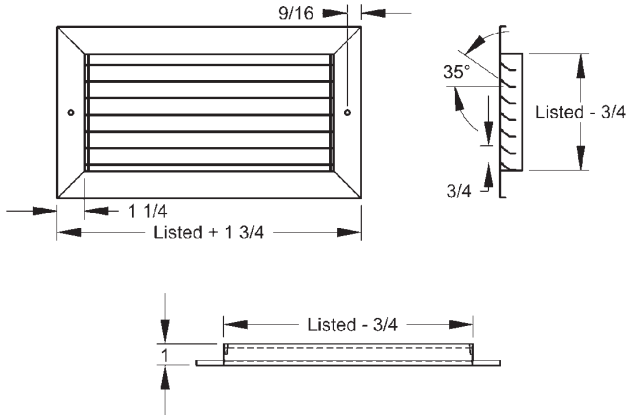

STATIONARY RETURN GRILLE

STEEL BAR STYLE RETURN GRILLE - EXPOSED OR SIDEWALL SURFACE MOUNT

- Steel fixed horizontal blades on 3/4" centers.
- Steel 1-1/4" flat border frame with screw holes.
- Countersunk screw holes and mounting screws.
- Blades are fixed at 35 degree deflection.

T70D

T70D-LT FIXED BAR STYLE RETURN GRILLE, LAY-IN

Catalog#	Size	List$
W-10114	6"x6"	$59.00
W-10115	8"x8"	$61.00
W-10116	10"x10"	$64.00
W-10117	12"x12"	$71.00
W-10118	14"x14"	$76.00
W-10119	16"x16"	$82.00
W-10120	18"x18"	$93.00
W-10121	22"x22"	$95.00

T70D FIXED BAR STYLE RETURN GRILLE, SURFACE MOUNT

Catalog#	Size	List$
W-10437	6"x6"	$16.00
W-10438	8"x4"	$16.00
W-10439	8"x6"	$18.00
W-10440	8"x8"	$19.00
W-10441	10"x4"	$18.00
W-10442	10"x6"	$19.00
W-10443	10"x8"	$20.00
W-10444	10"x10"	$22.00
W-10445	12"x4"	$19.00
W-10446	12"x6"	$20.00
W-10447	12"x8"	$24.00
W-10448	12"x10"	$26.00
W-10449	12"x12"	$28.00
W-10450	14"x4"	$20.00
W-10451	14"x6"	$24.00
W-10452	14"x8"	$26.00
W-10453	14"x10"	$28.00
W-10454	14"x12"	$30.00
W-10455	14"x14"	$34.00
W-10456	16"x4"	$22.00
W-10457	16"x6"	$26.00
W-10458	16"x8"	$28.00
W-10459	16"x10"	$30.00
W-10460	16"x12"	$34.00
W-10461	16"x14"	$37.00
W-10462	16"x16"	$40.00
W-10463	18"x4"	$24.00
W-10464	18"x6"	$27.00
W-10465	18"x8"	$30.00
W-10466	18"x10"	$34.00
W-10467	18"x12"	$36.00
W-10468	18"x14"	$41.00
W-10469	18"x16"	$45.00
W-10470	18"x18"	$51.00
W-10471	20"x4"	$27.00
W-10472	20"x6"	$28.00
W-10473	20"x8"	$31.00
W-10474	20"x10"	$35.00
W-10475	20"x12"	$37.00
W-10476	20"x14"	$44.00
W-10477	20"x16"	$49.00