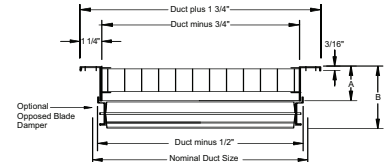

Side View / Damper Detail, SF Frame