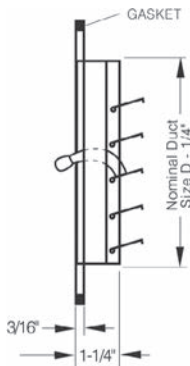

Catalog#	Size	List$
W-10746	6"x6"	$36.00
W-10747	8"x4"	$30.00
W-10748	8"x6"	$36.00
W-10749	8"x8"	$36.00
W-10750	10"x4"	$36.00
W-10751	10"x6"	$36.00
W-10752	10"x8"	$46.00
W-10753	10"x10"	$46.00
W-10754	12"x4"	$36.00
W-10755	12"x6"	$46.00
W-10756	12"x8"	$46.00
W-10757	12"x10"	$52.00
W-10758	12"x12"	$52.00
W-10759	14"x4"	$46.00
W-10760	14"x6"	$46.00
W-10761	14"x8"	$52.00
W-10762	14"x10"	$52.00
W-10763	14"x12"	$59.00
W-10764	14"x14"	$65.00
W-10765	16"x4"	$46.00
W-10766	16"x6"	$52.00
W-10767	16"x8"	$52.00
W-10768	16"x10"	$59.00
W-10769	16"x12"	$65.00
W-10770	16"x14"	$75.00

Catalog#	Size	List$
W-10771	16"x16"	$88.00
W-10772	18"x4"	$46.00
W-10773	18"x6"	$52.00
W-10774	18"x8"	$59.00
W-10775	18"x10"	$65.00
W-10776	18"x12"	$75.00
W-10777	18"x14"	$81.00
W-10778	18"x18"	$104.00
W-10779	20"x4"	$52.00
W-10780	20"x6"	$59.00
W-10781	20"x8"	$65.00
W-10782	20"x10"	$75.00
W-10783	20"x12"	$81.00
W-10784	20"x14"	$88.00
W-10786	24"x4"	$59.00
W-10787	24"x6"	$65.00
W-10788	24"x8"	$81.00
W-10789	24"x10"	$81.00
W-10790	24"x12"	$97.00
W-10791	24"x14"	$104.00
W-12376	24"x24"	$184.00
W-12631	30"x4"	$75.00
W-12632	30"x6"	$88.00
W-12633	30"x8"	$104.00
W-12634	30"x10"	$104.00
W-12635	30"x12"	$126.00
W-12337	30"x14"	$133.00