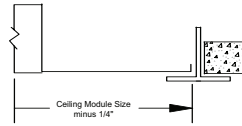

LT - Lay in T - Bar Detail